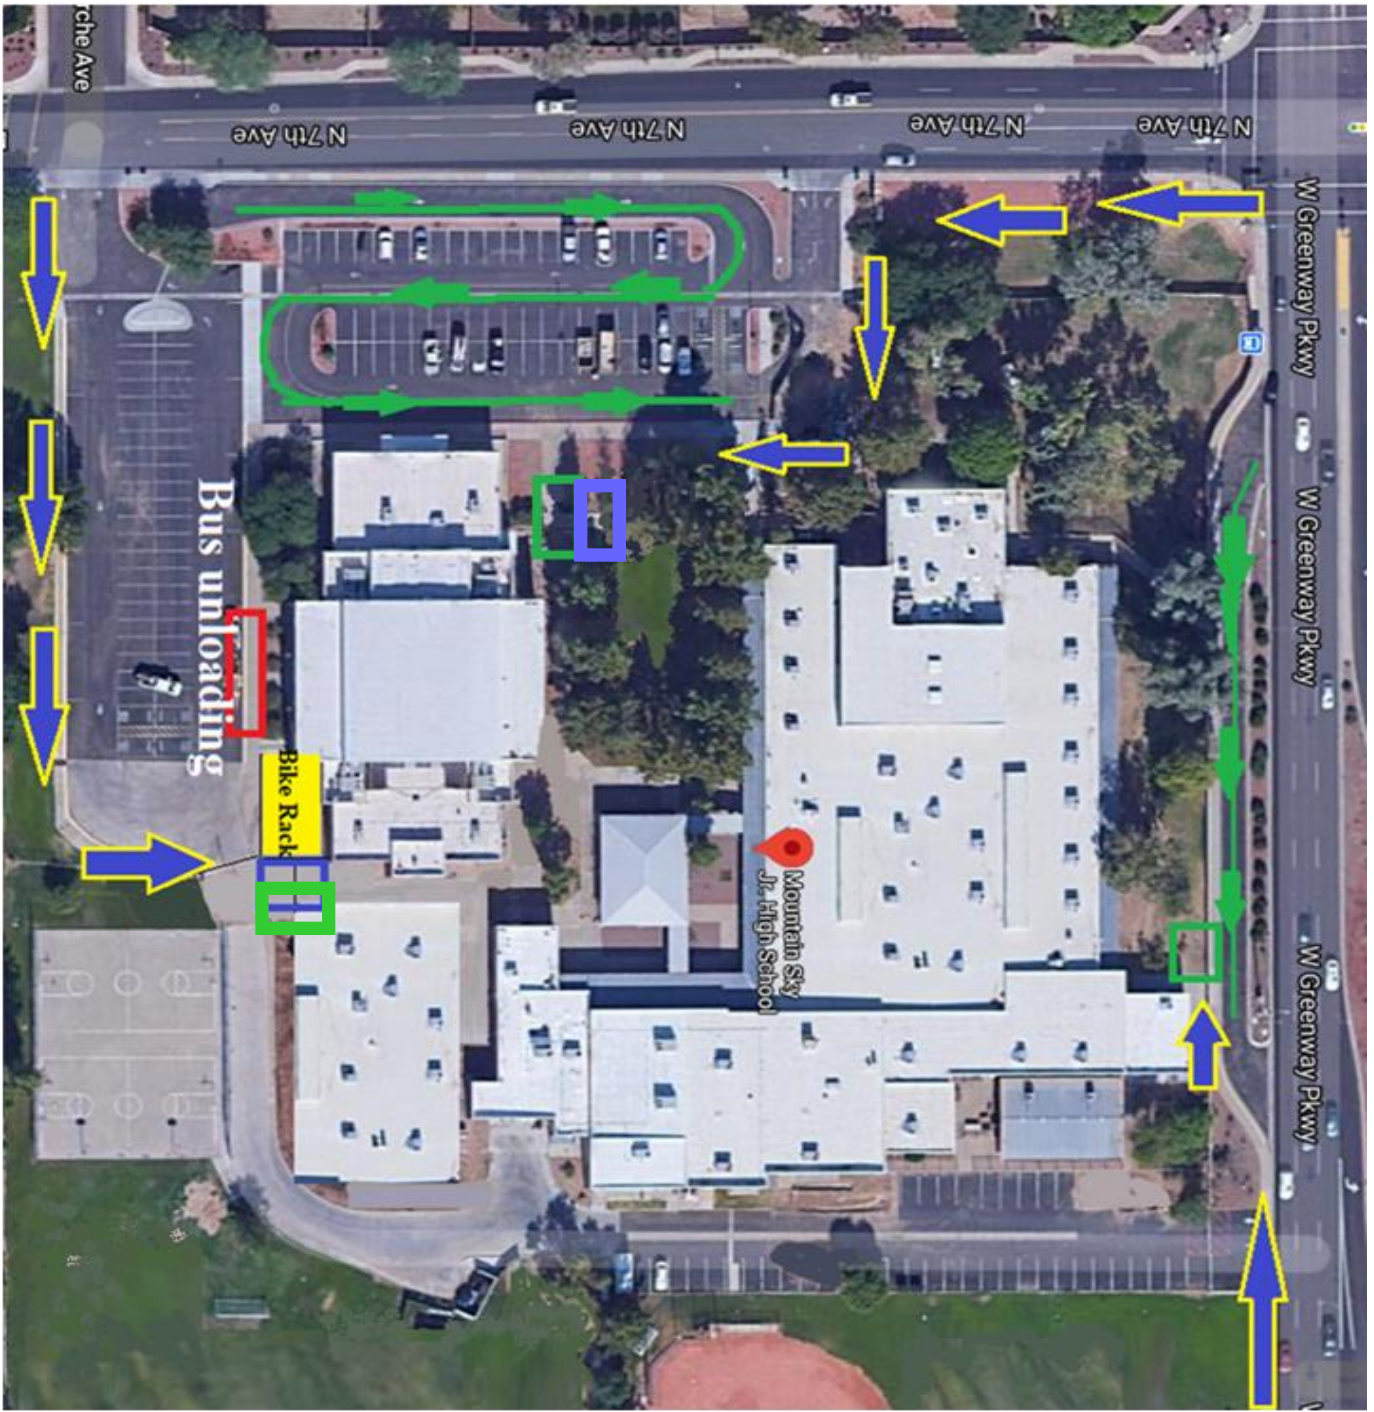

Path for bike riders and walkers

bike rack – bikes should enter front gate or gate near bus bay

Walkers can enter from all three entrances.

Bus loading and unloading. Other student may not pass through this screening zone.

Notice that parents may only drop off in the front of the school and Greenway. Do not drop off in the bus bay.