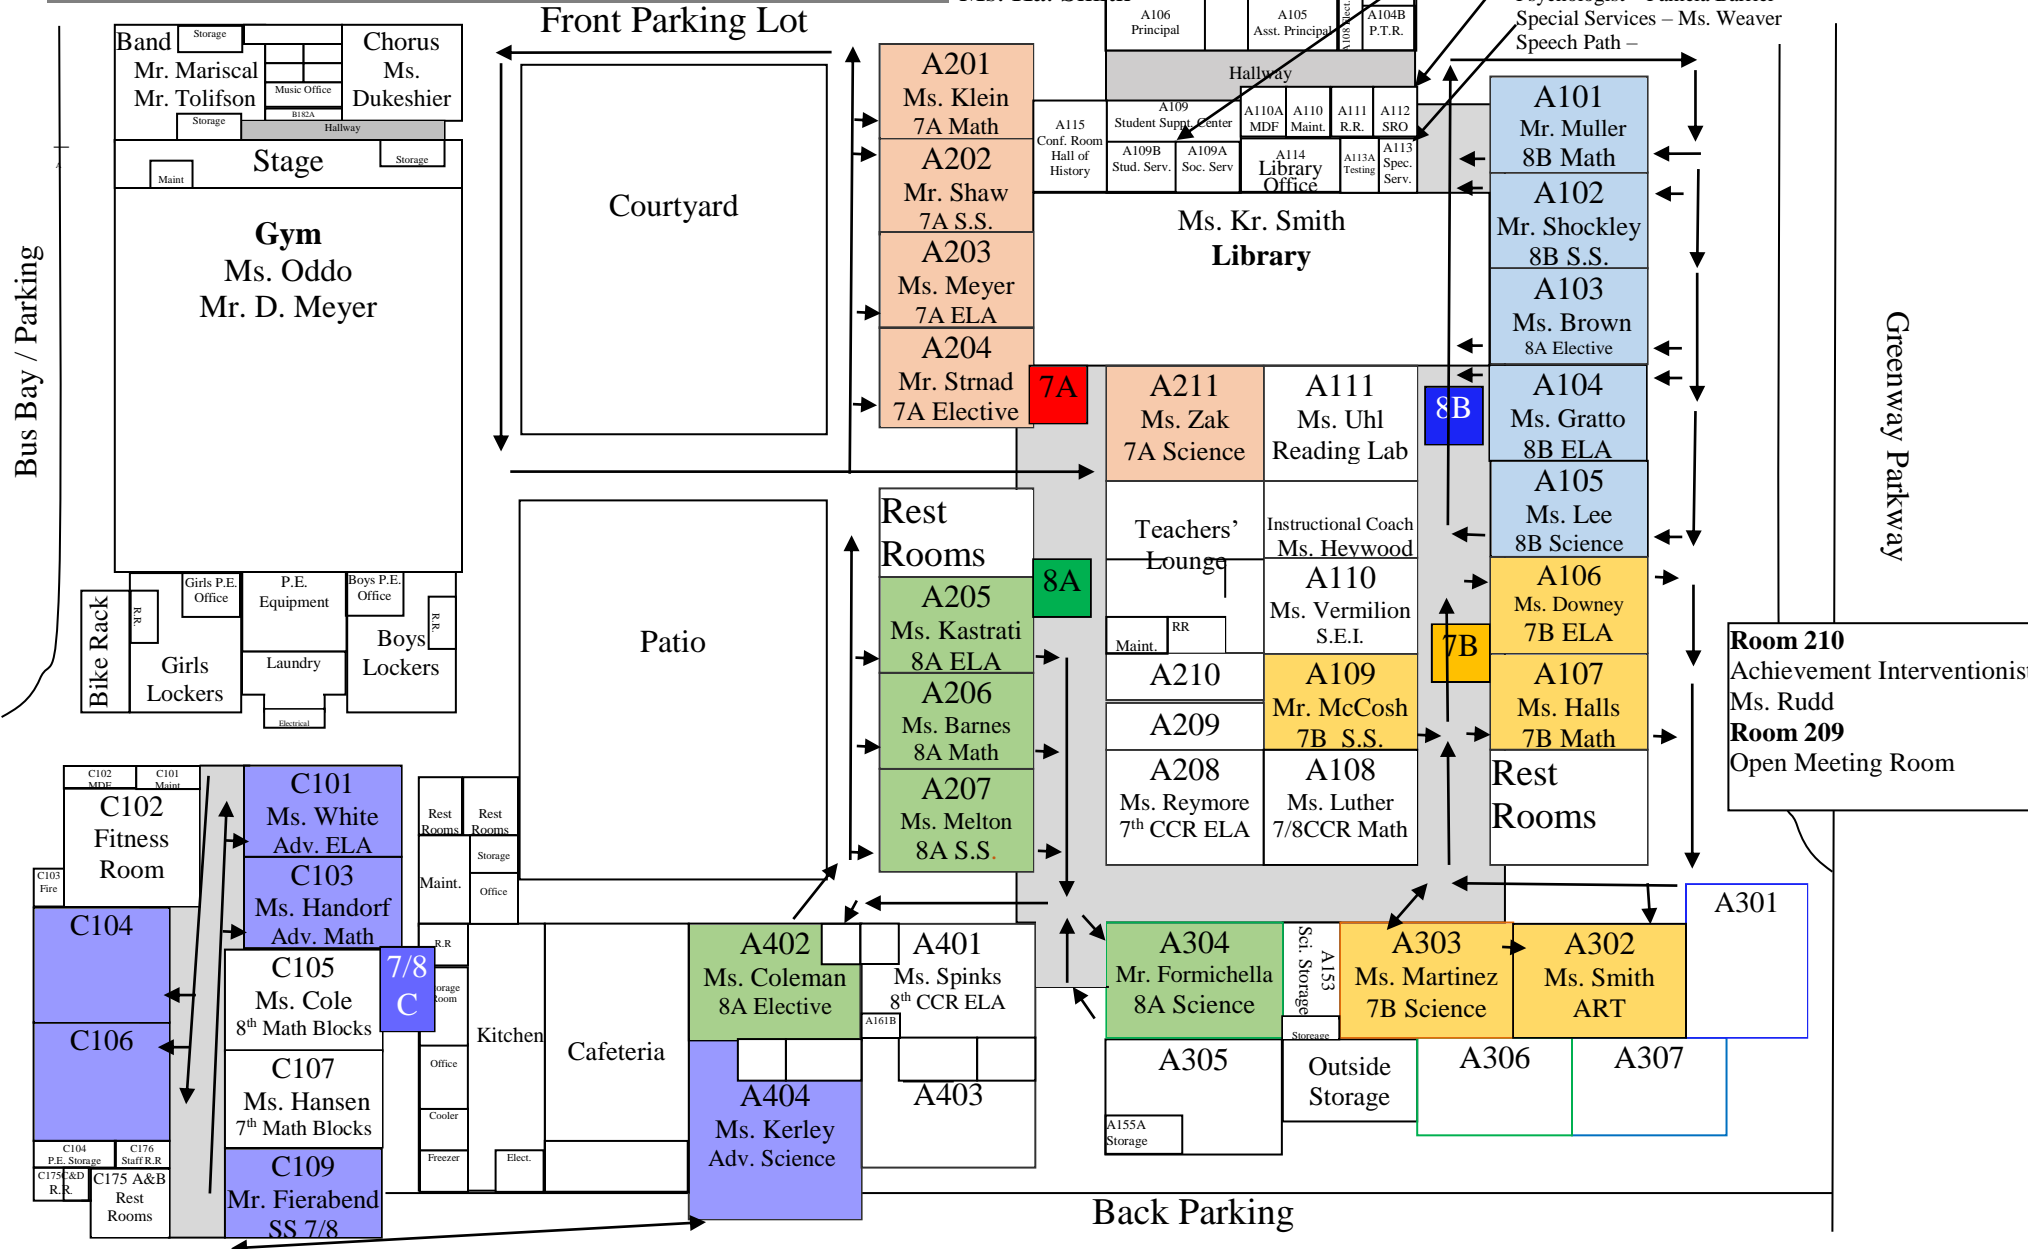

Bus Bay / Parking

Greenway Parkway

**Room 210**  
 Achievement Interventionist - Ms. Rudd  
**Room 209**  
 Open Meeting Room

A201 Ms. Klein 7A Math  
 A202 Mr. Shaw 7A S.S.  
 A203 Ms. Meyer 7A ELA  
 A204 Mr. Strnad 7A Elective

Path for bike riders and walkers

bike rack – bikes should enter front gate or gate near bus bay

Walkers can enter from all three entrances.

Bus loading and unloading. Other student may not pass through this screening zone.